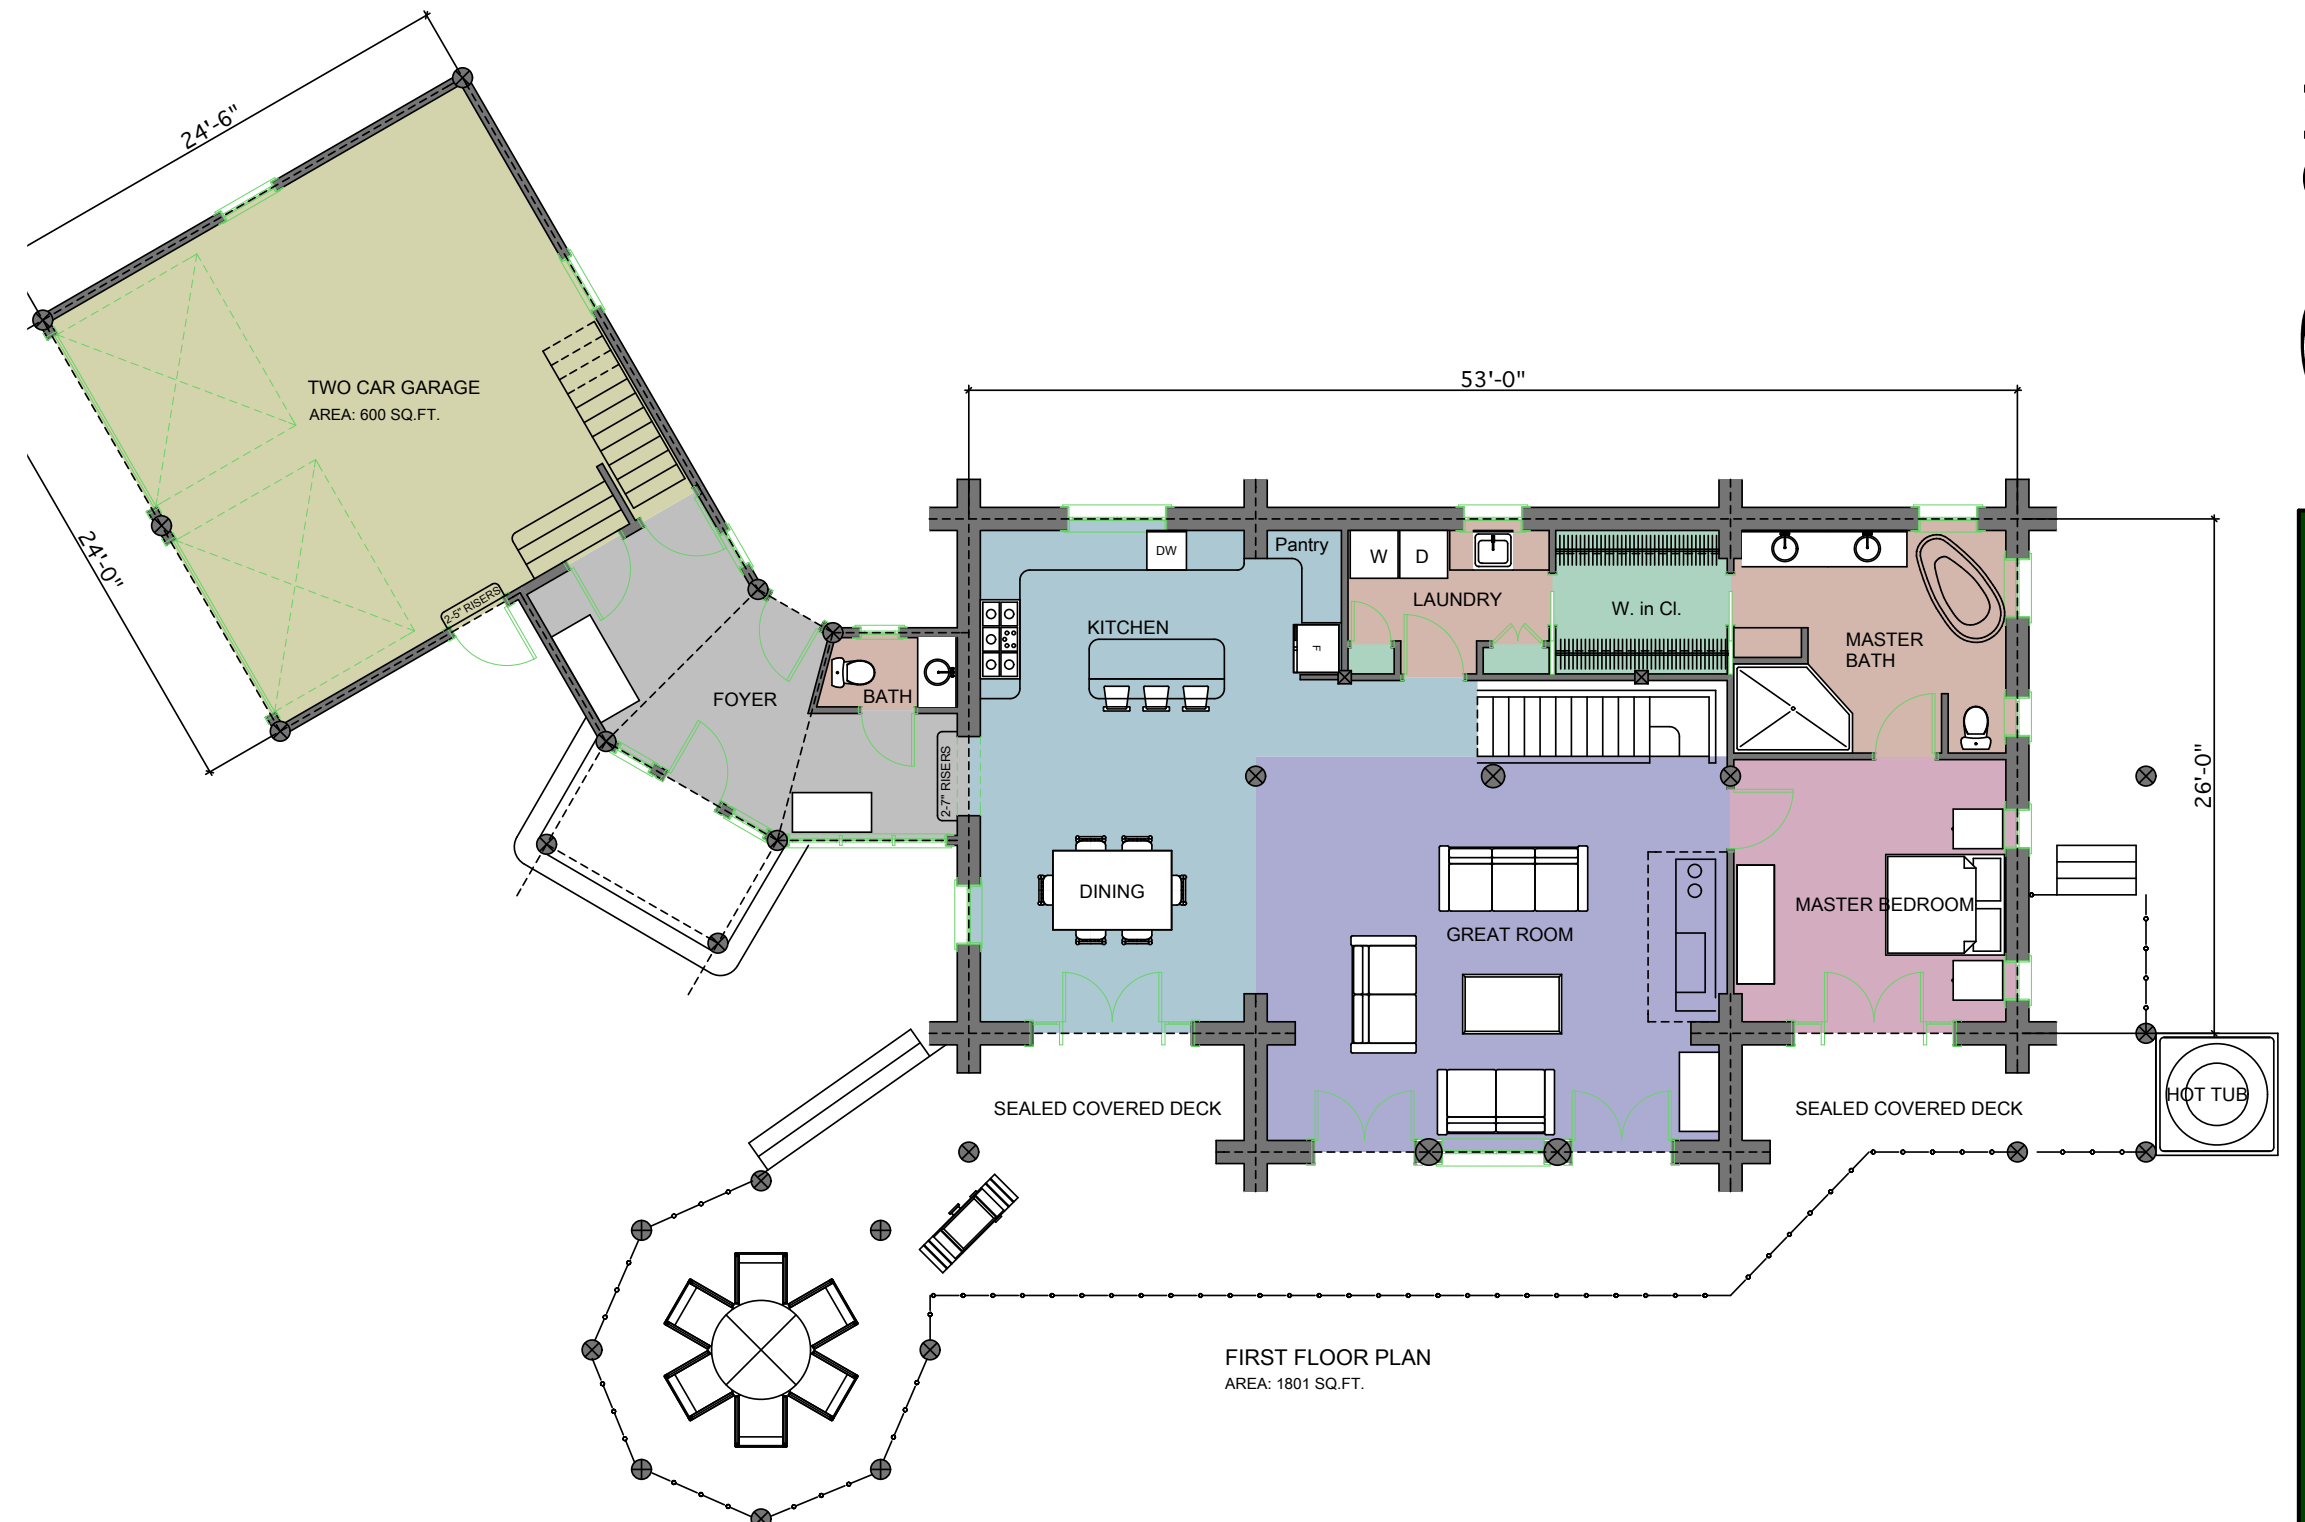

SECOND FLOOR PLAN
AREA: 108 SQ. FT.

FOX WALK

Total area:
2147 SQ.FT
199.5 SQ.M

FIRST FLOOR PLAN
AREA: 1801 SQ. FT.